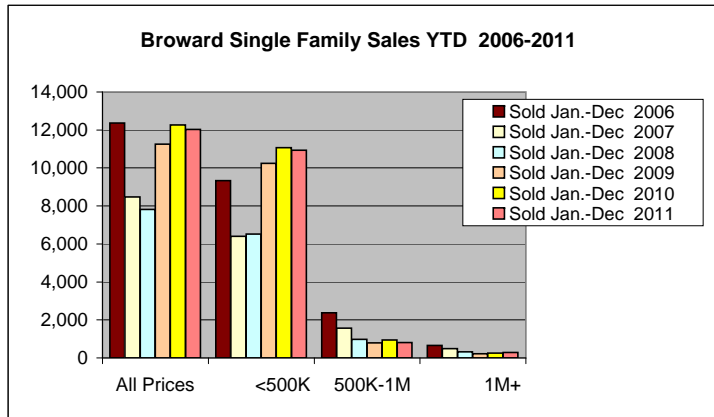

South Florida Residential Sales for December 2011

South Florida Residential Sales for December 2011

Dade Single Family Sales Dec 2006-2011

Dade Condo/TH Sales Dec 2006-2011

Broward Single Family Sales Dec 2006-2011