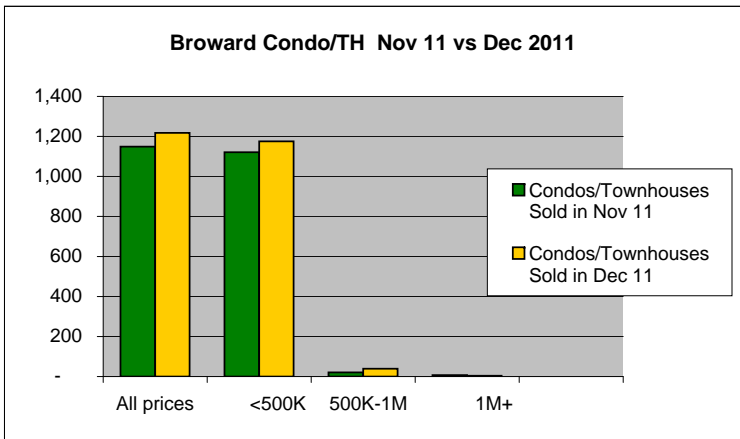

Broward Condo/TH Sales Dec 2006-2011

Palm Beach Single Family Sales Dec 2006-2011

Palm Beach Condo/TH Sales Dec 2006-11

South Florida Residential Sales for December 2011

South Florida Residential Sales for December 2011