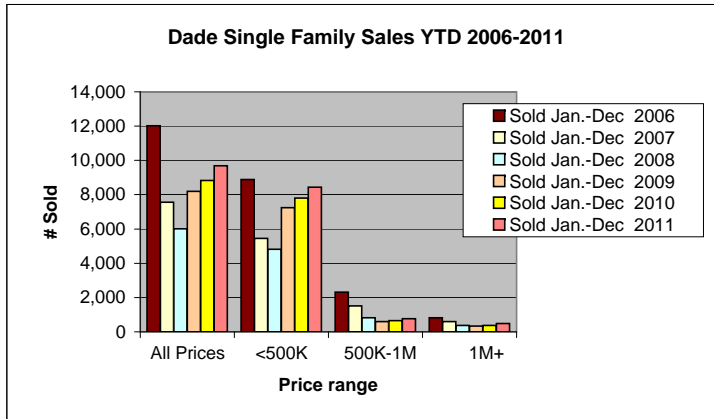

South Florida Residential Sales for December 2011

South Florida Residential Sales for December 2011

Dade Single Family Sales Dec 2006-2011

Dade Condo/TH Sales Dec 2006-2011

Broward Single Family Sales Dec 2006-2011