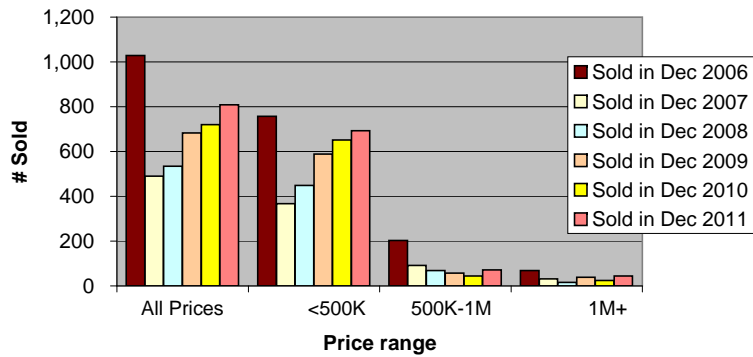

South Florida Residential Sales for December 2011

South Florida Residential Sales for December 2011

Dade Single Family Sales Dec 2006-2011

Dade Condo/TH Sales Dec 2006-2011

Broward Single Family Sales Dec 2006-2011