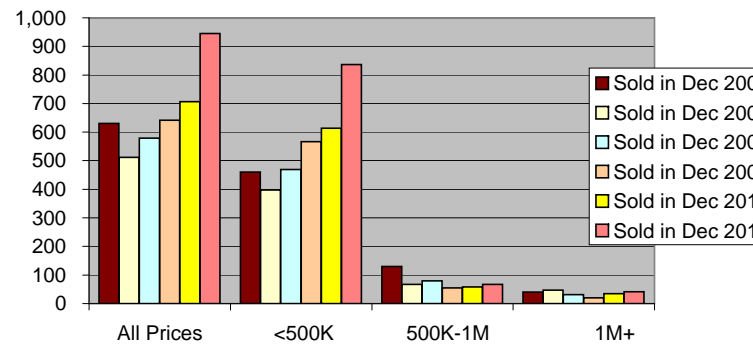

Palm Beach Single Family Sales Dec 2006-2011