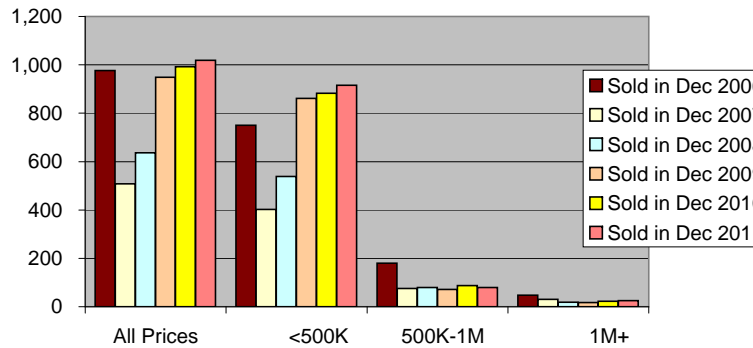

South Florida Residential Sales for December 2011

South Florida Residential Sales for December 2011

Dade Single Family Sales Dec 2006-2011

Dade Condo/TH Sales Dec 2006-2011

Broward Single Family Sales Dec 2006-2011