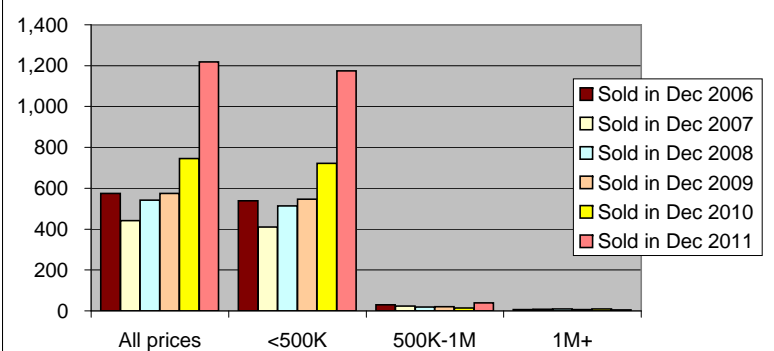

Palm Beach Condo/TH Sales Dec 2006-11

Broward Condo/TH Sales Dec 2006-2011