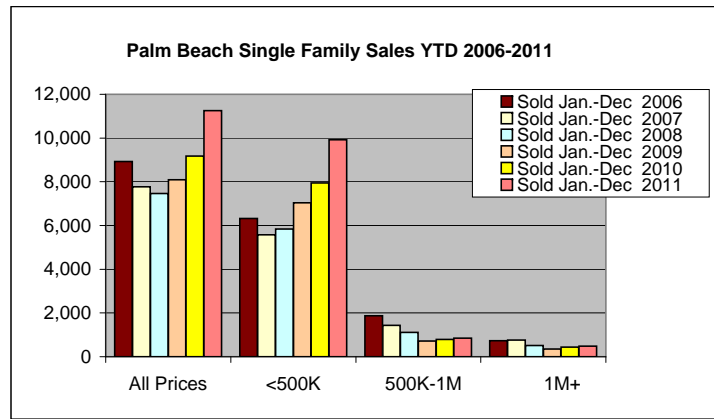

South Florida Residential Sales for December 2011

South Florida Residential Sales for December 2011

Dade Single Family Sales Dec 2006-2011

Dade Condo/TH Sales Dec 2006-2011

Broward Single Family Sales Dec 2006-2011