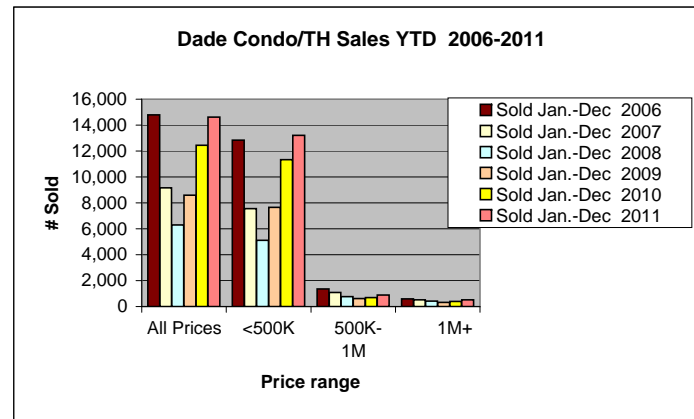

South Florida Residential Sales for December 2011

South Florida Residential Sales for December 2011

Dade Single Family Sales Dec 2006-2011

Dade Condo/TH Sales Dec 2006-2011

Broward Single Family Sales Dec 2006-2011