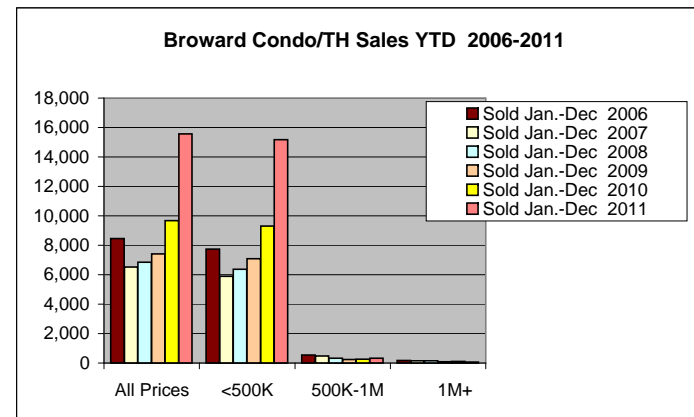

South Florida Residential Sales for December 2011

South Florida Residential Sales for December 2011

Dade Single Family Sales Dec 2006-2011

Dade Condo/TH Sales Dec 2006-2011

Broward Single Family Sales Dec 2006-2011