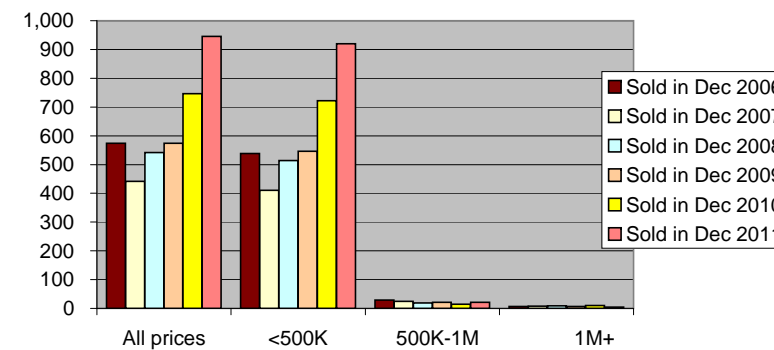

Palm Beach Condo/TH Sales Dec 2006-11